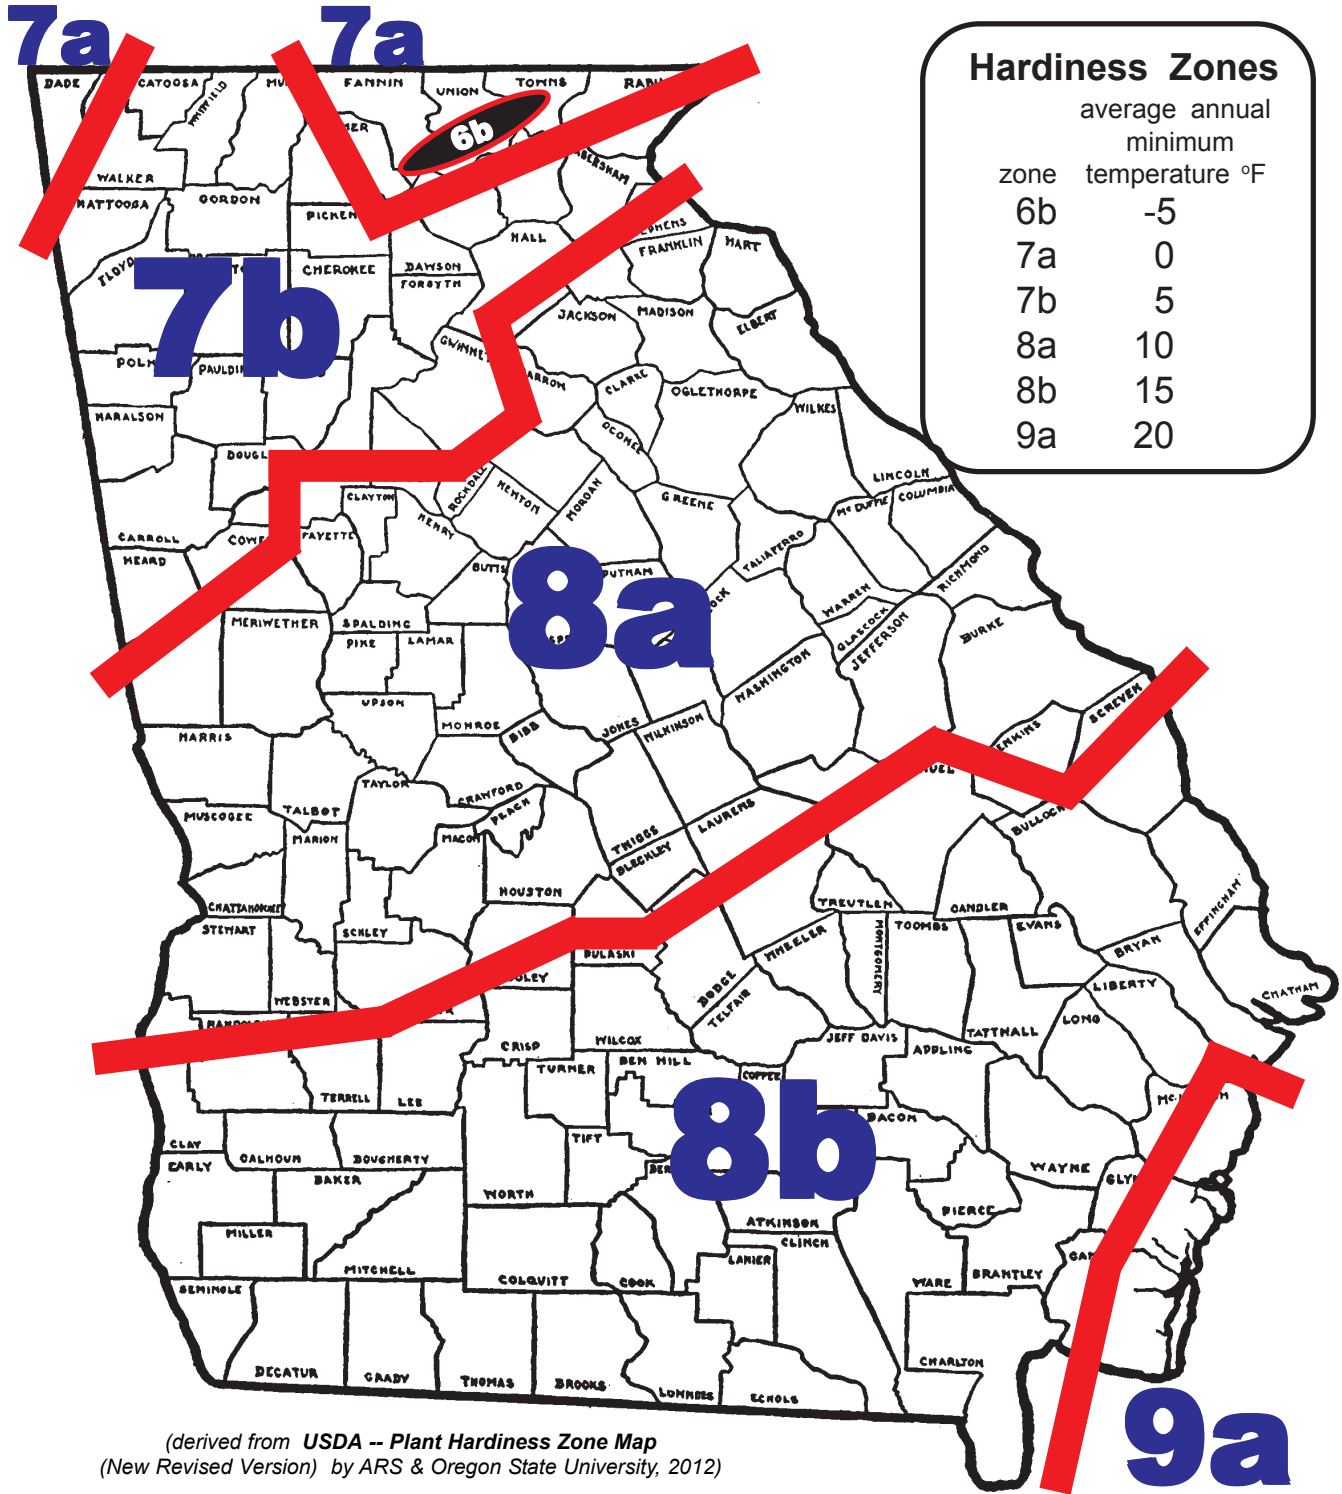

Tree Hardiness Zones In Georgia

Dr. Kim D. Coder, Professor of Tree Biology & Health Care, Warnell School, UGA

(derived from USDA -- Plant Hardiness Zone Map
(New Revised Version) by ARS & Oregon State University, 2012)