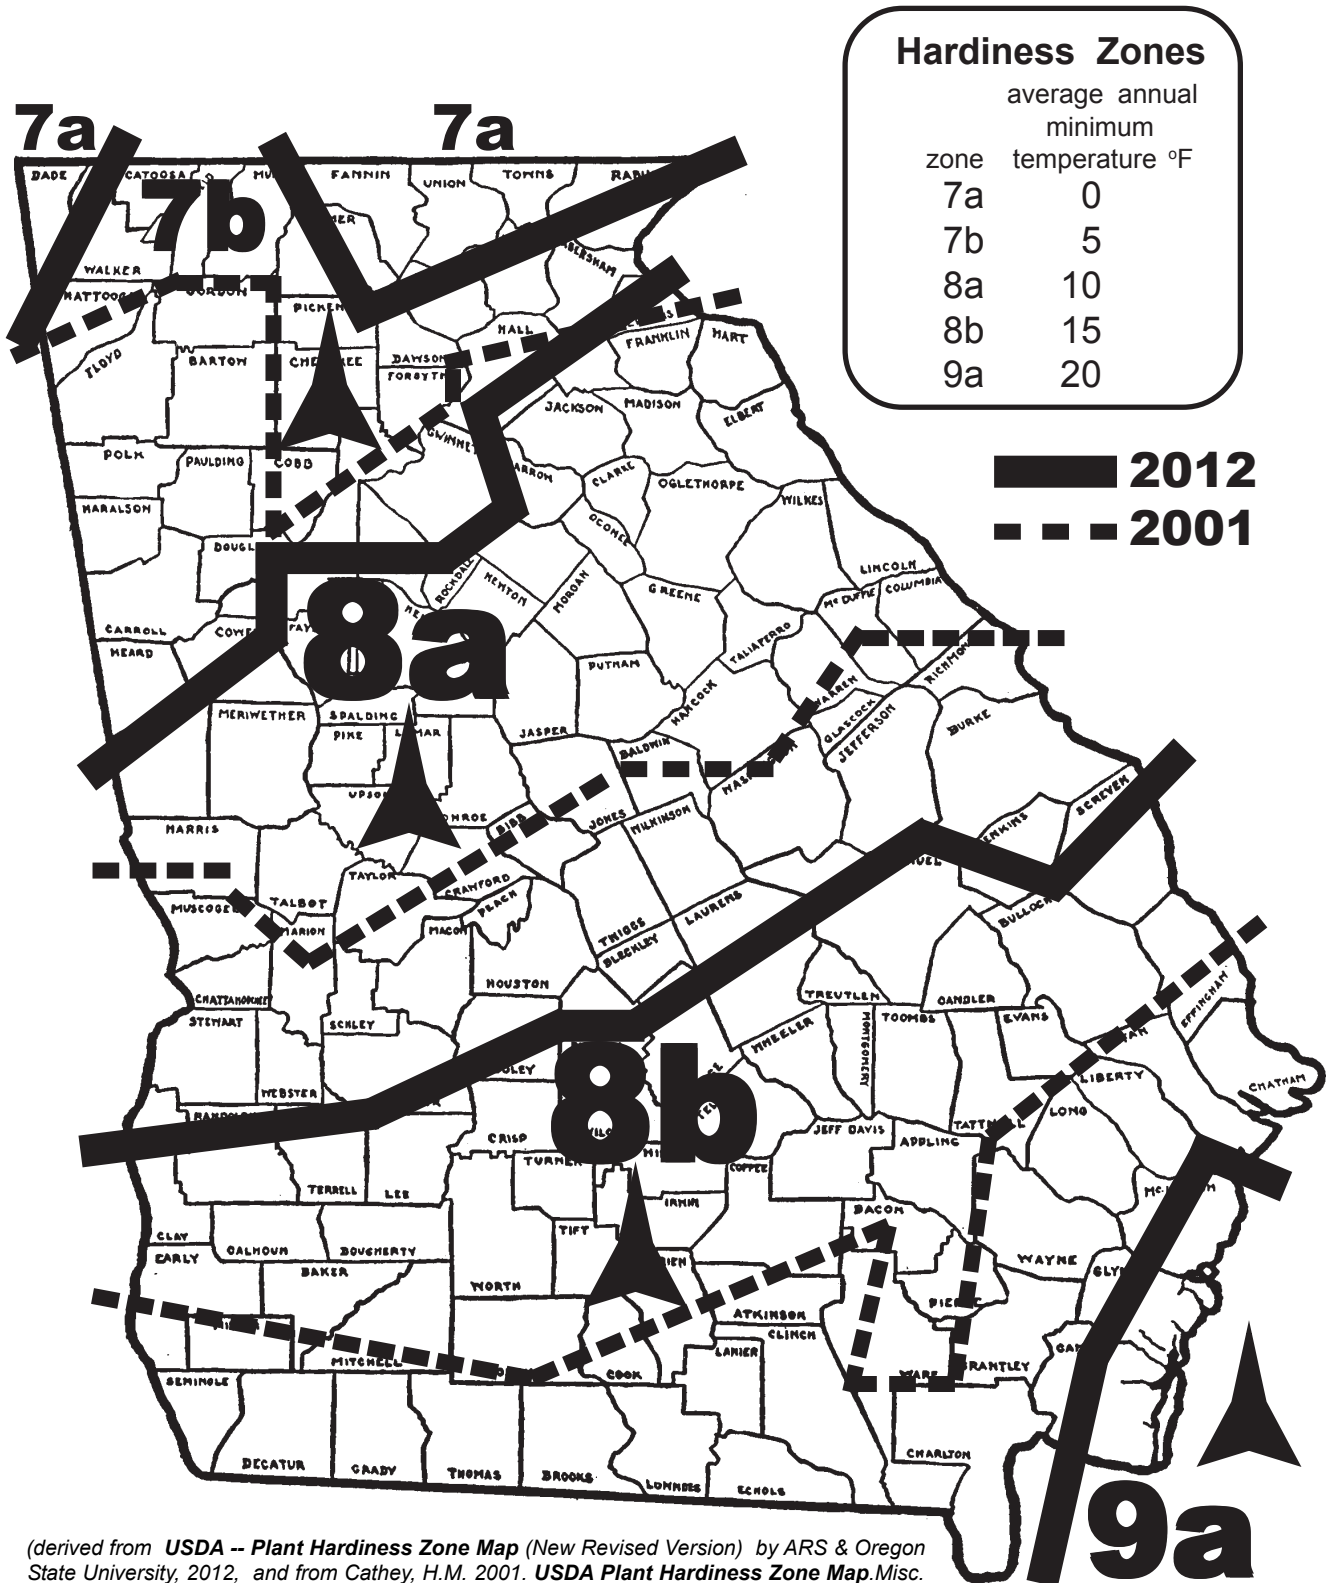

Tree Hardiness Zone Changes In Georgia

Dr. Kim D. Coder, Professor of Tree Biology & Health Care, Warnell School, UGA

(derived from **USDA -- Plant Hardiness Zone Map (New Revised Version)** by ARS & Oregon State University, 2012, and from **Cathey, H.M. 2001. USDA Plant Hardiness Zone Map.Misc. Pub. #1475, USDA-ARS-National Arboretum, Washington D.C.**)

Outreach

Warnell School of Forestry & Natural Resources

UNIVERSITY OF GEORGIA

Thompson Mills Forest & State Arboretum of Georgia

Citation:

Coder, Kim D. 2018. Tree Hardiness Zone Changes In Georgia. Warnell School of Forestry & Natural Resources, University of Georgia, Thompson Mills Forest & State Arboretum Outreach Product. ARBORETUM-18-05. Pp.2.