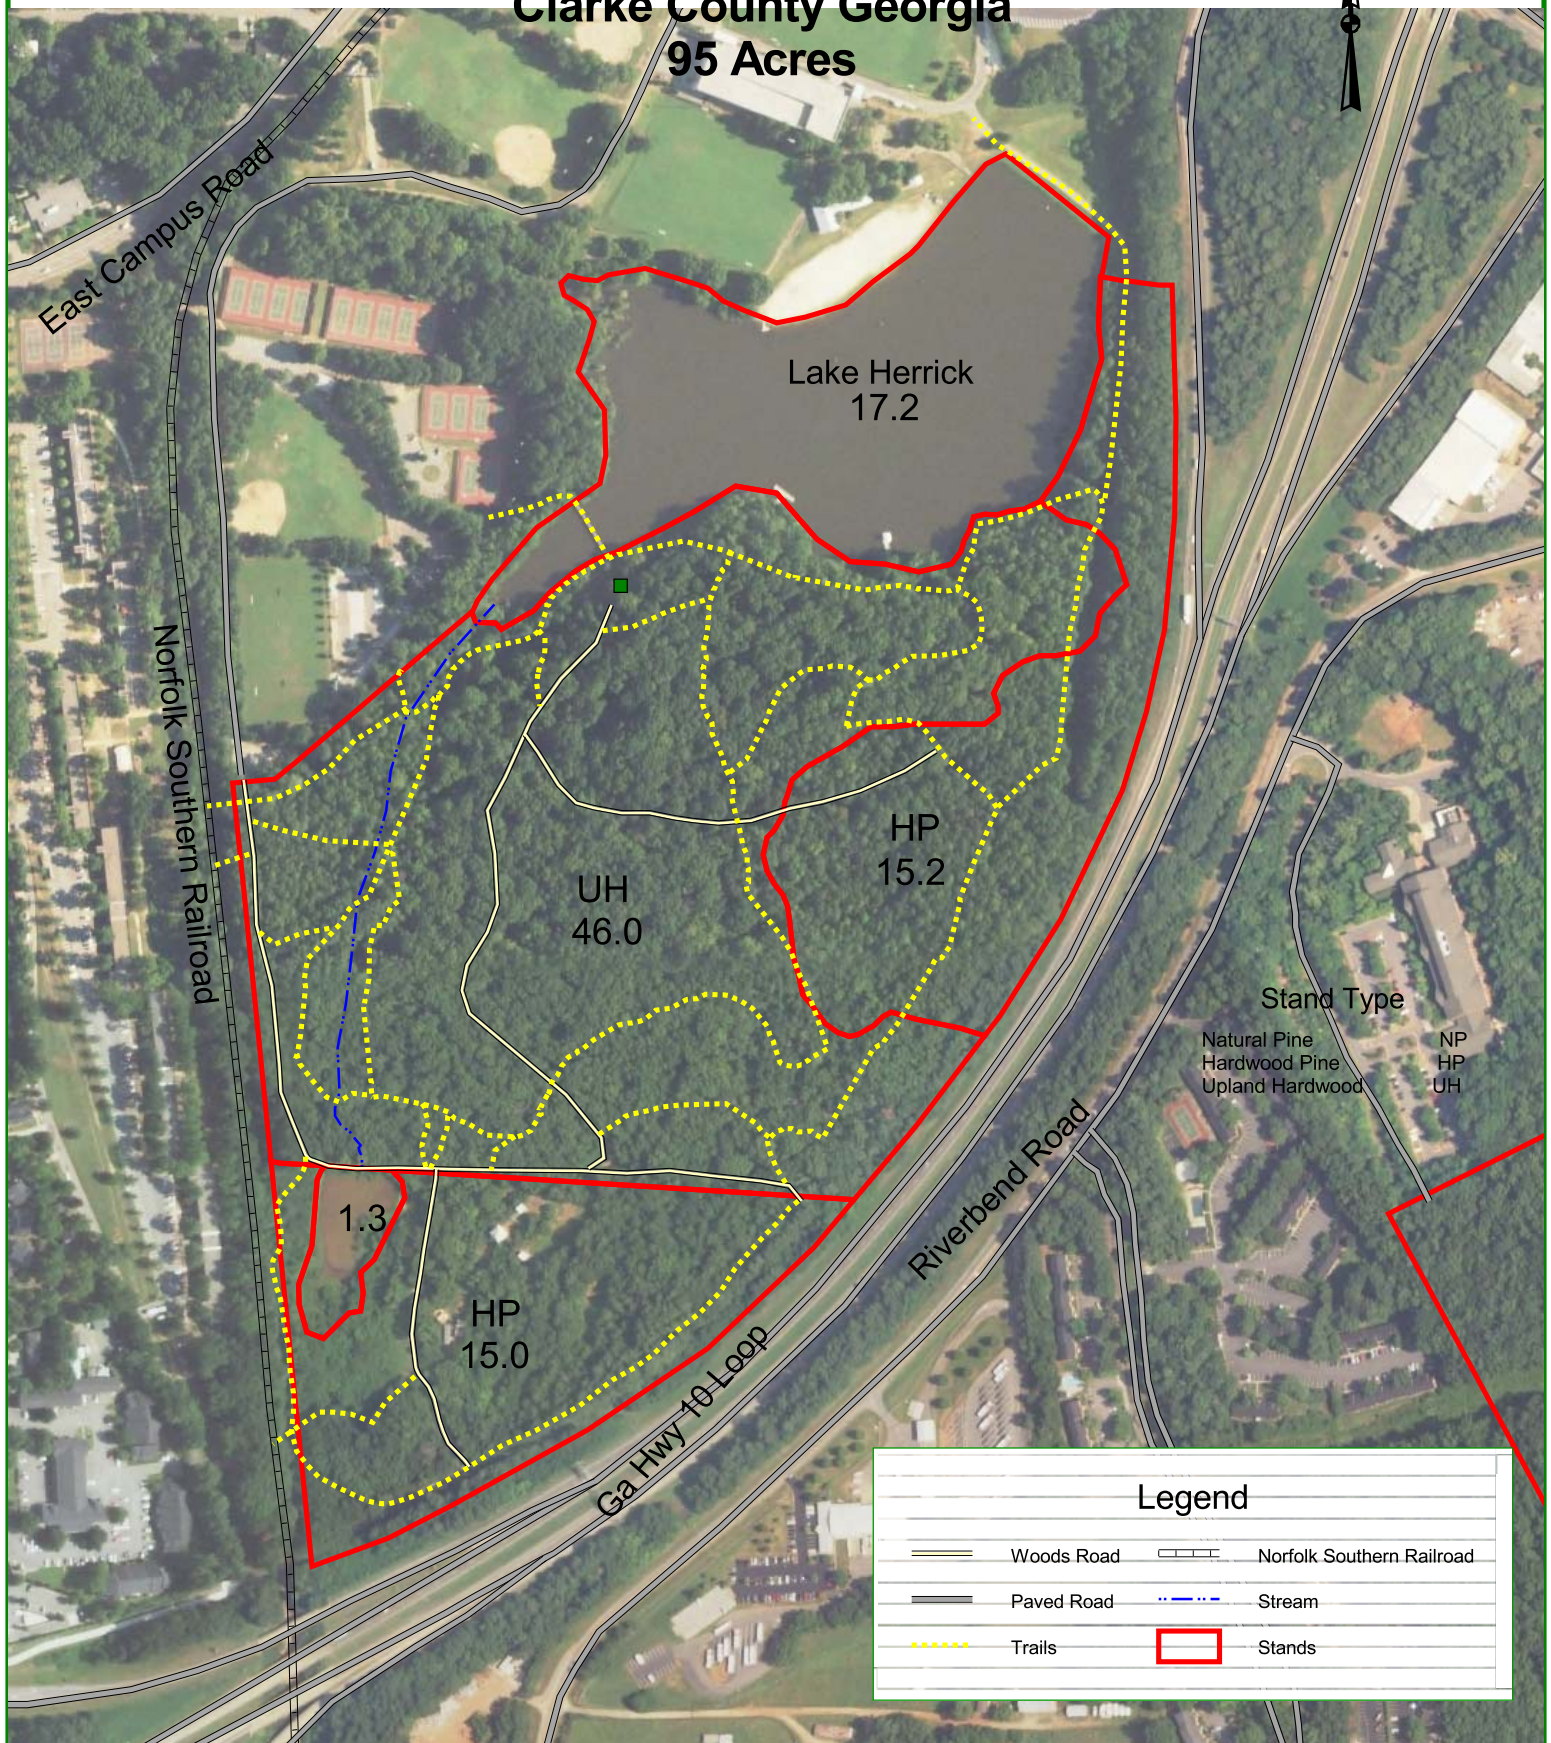

Warnell School of Forestry and Natural Resources
The University of Georgia
Oconee Forest Park
Clarke County Georgia
95 Acres

Stand Type

Natural Pine	NP
Hardwood Pine	HP
Upland Hardwood	UH

Legend

	Woods Road		Norfolk Southern Railroad
	Paved Road		Stream
	Trails		Stands